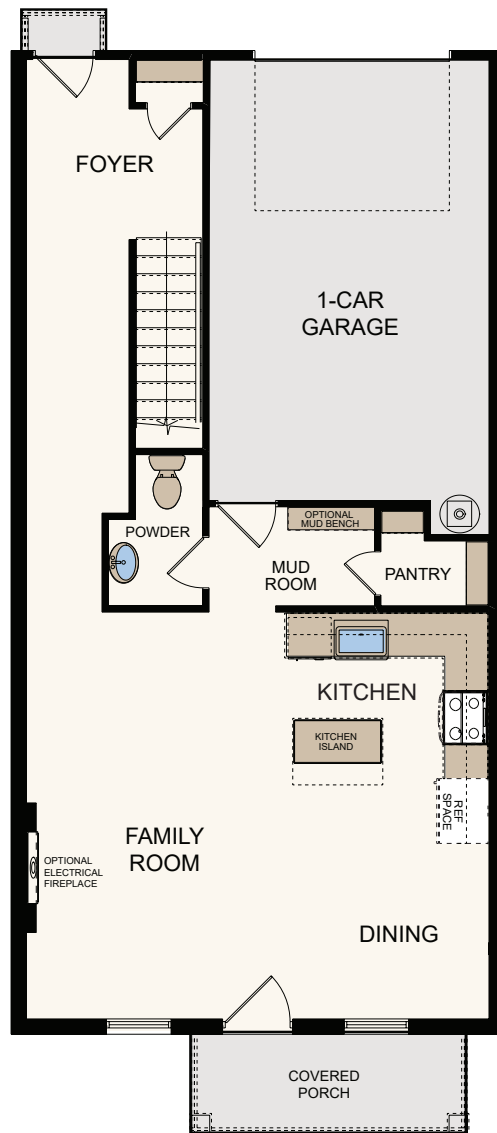

THE REED

2-Story Townhome | 3 Bedrooms, 2.5-3.5 Baths | 1-Car Garage | Approx. 1,667 Sq. Ft

ELEVATION A

ELEVATION B

THE REED

2-Story Townhome | 3 Bedrooms, 2.5-3.5 Baths | 1-Car Garage | Approx. 1,667 Sq. Ft

FIRST FLOOR

THE REED

2-Story Townhome | 3 Bedrooms, 2.5-3.5 Baths | 1-Car Garage | Approx. 1,667 Sq. Ft

**SECOND FLOOR
2 BATH**

**SECOND FLOOR
3 BATH**