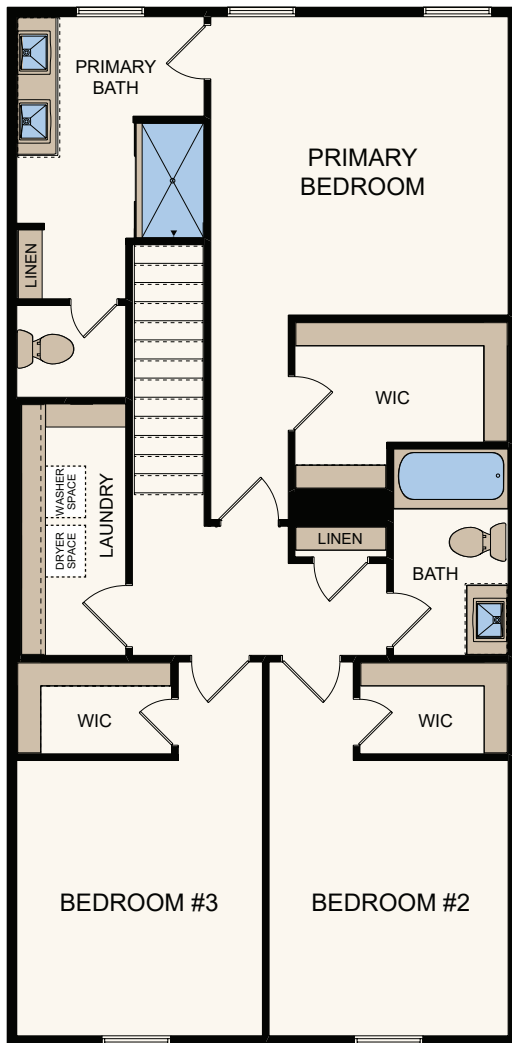

THE REED

2-Story Townhome | 3 Bedrooms, 2.5-3.5 Baths | 1-Car Garage | Approx. 1,667 Sq. Ft

ELEVATION A

ELEVATION B

THE REED

2-Story Townhome | 3 Bedrooms, 2.5-3.5 Baths | 1-Car Garage | Approx. 1,667 Sq. Ft

FIRST FLOOR

THE REED

2-Story Townhome | 3 Bedrooms, 2.5-3.5 Baths | 1-Car Garage | Approx. 1,667 Sq. Ft

**SECOND FLOOR
2 BATH**

**SECOND FLOOR
3 BATH**